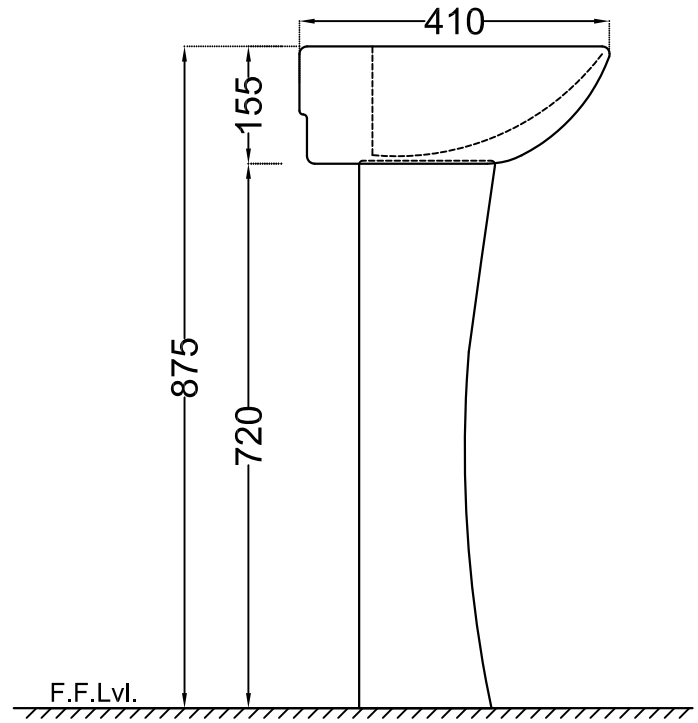

TOP VIEW

BACK VIEW

SIDE VIEW

	Jaquar Group Global Headquarters Plot No. 3, Sector- M-11, IMT Manesar Gurgaon, NCR - 122050, India E-mail : Sales: support@jaquar.com Customer Service : service@jaquar.com		ITEM CODE	ECS-WHT-801+ECS-WHT-301
	ITEM TYPE	WALL HUNG BASIN WITH FULL PEDESTAL		
	ITEM SIZE	555x410x205 mm With pedestal hight 875 mm		
	ALL DIMENSIONS ARE IN MM. (TOLERANCE ± 5 MM)			