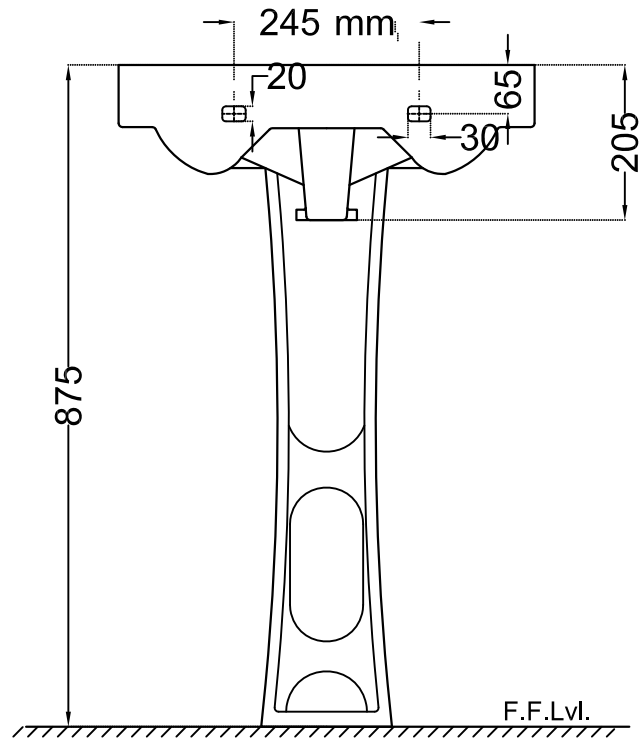

TOP VIEW

BACK VIEW

SIDE VIEW

	Jaquar Group Global Headquarters Plot No. 3, Sector- M-11, IMT Manesar Gurgaon, NCR - 122050, India E-mail : Sales: support@jaquar.com Customer Service : service@jaquar.com		ITEM CODE	ECS-WHT-801+ECS-WHT-301
	ITEM TYPE	WALL HUNG BASIN WITH FULL PEDESTAL		
	ITEM SIZE	555x410x205 mm With pedestal hight 875 mm		
	ALL DIMENSIONS ARE IN MM. (TOLERANCE ± 5 MM)			